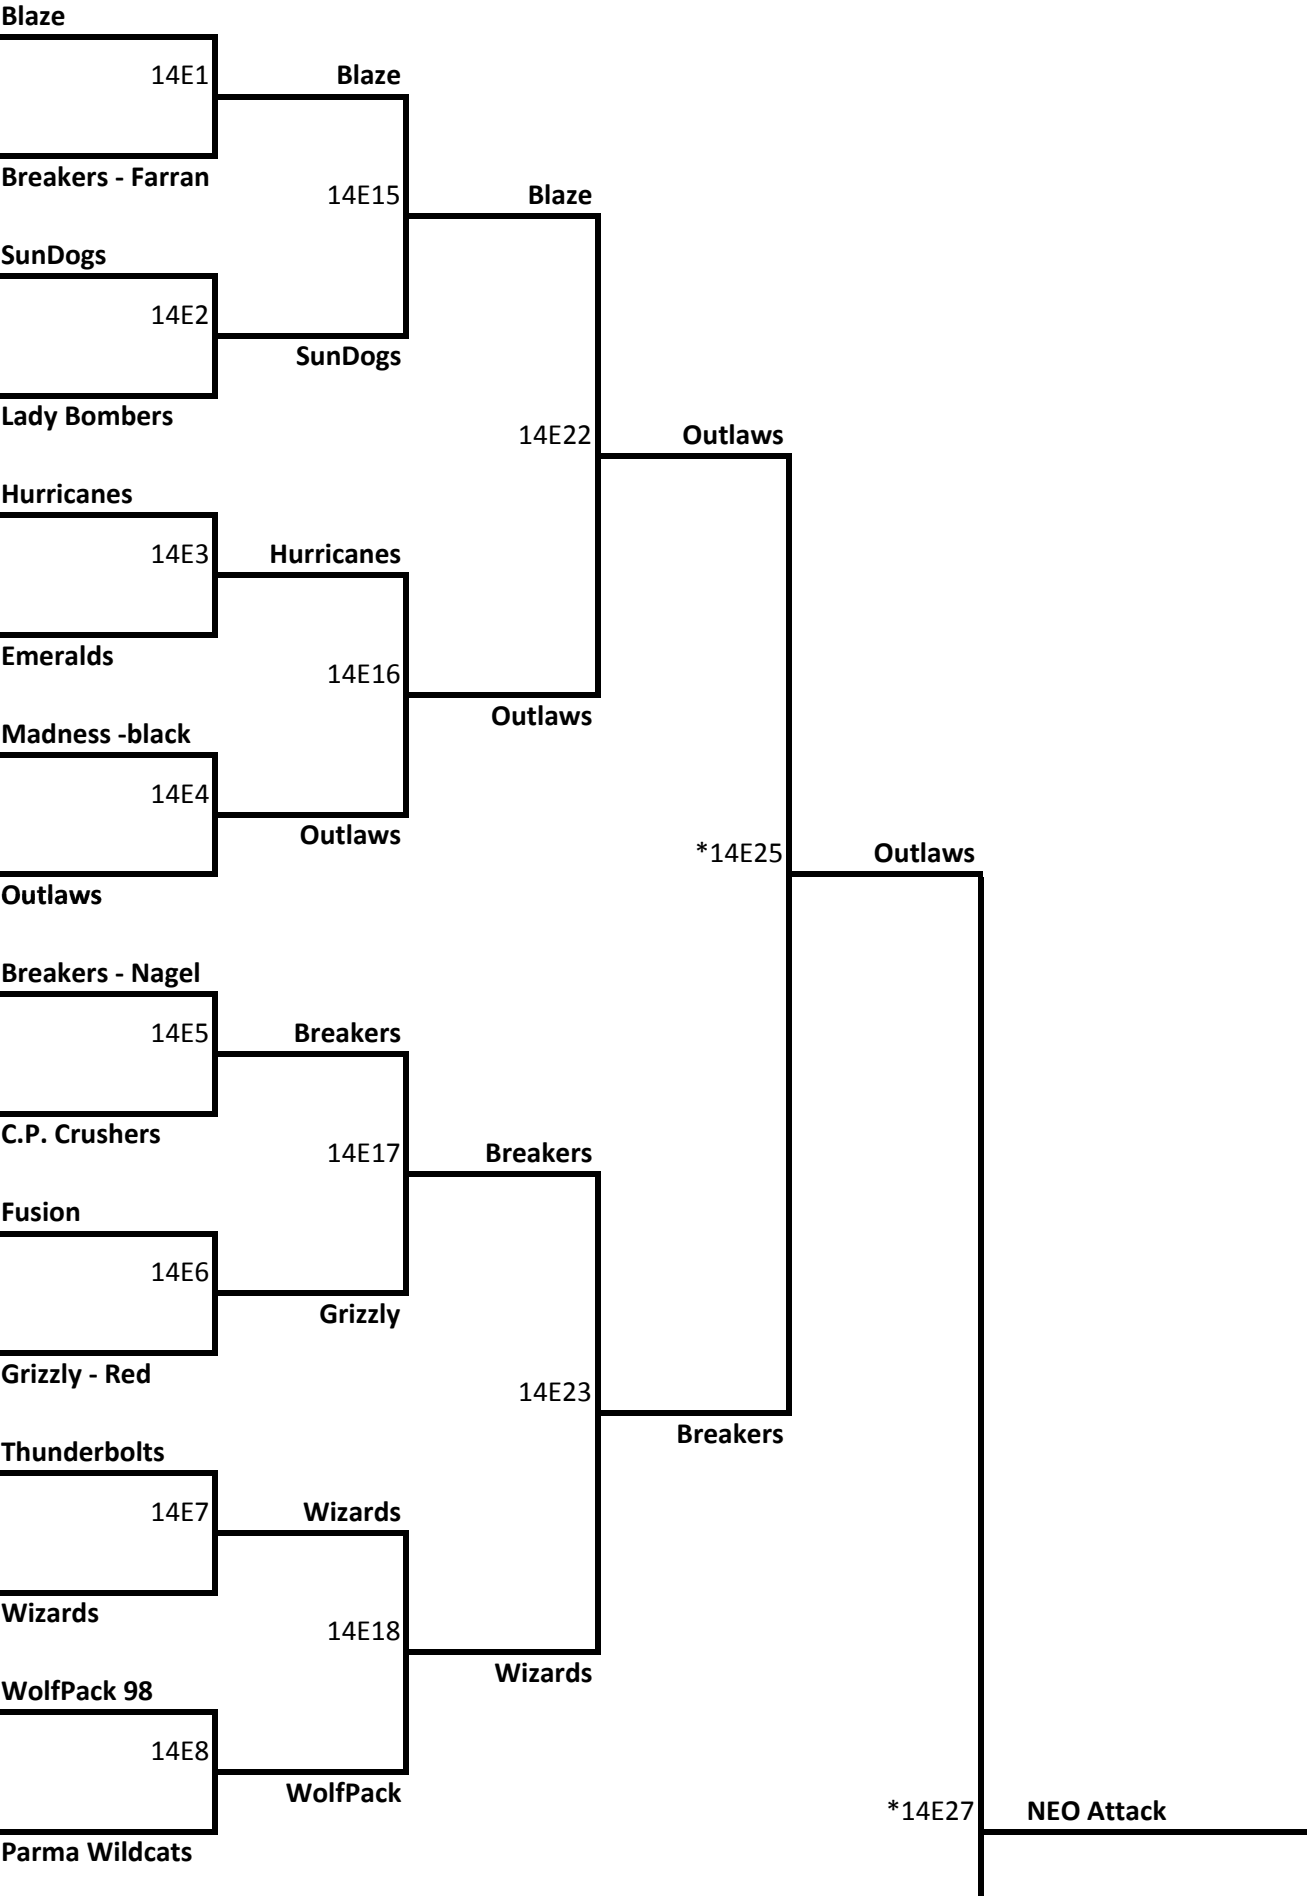

14U Bracket (No time limit on Semi/Final Games)