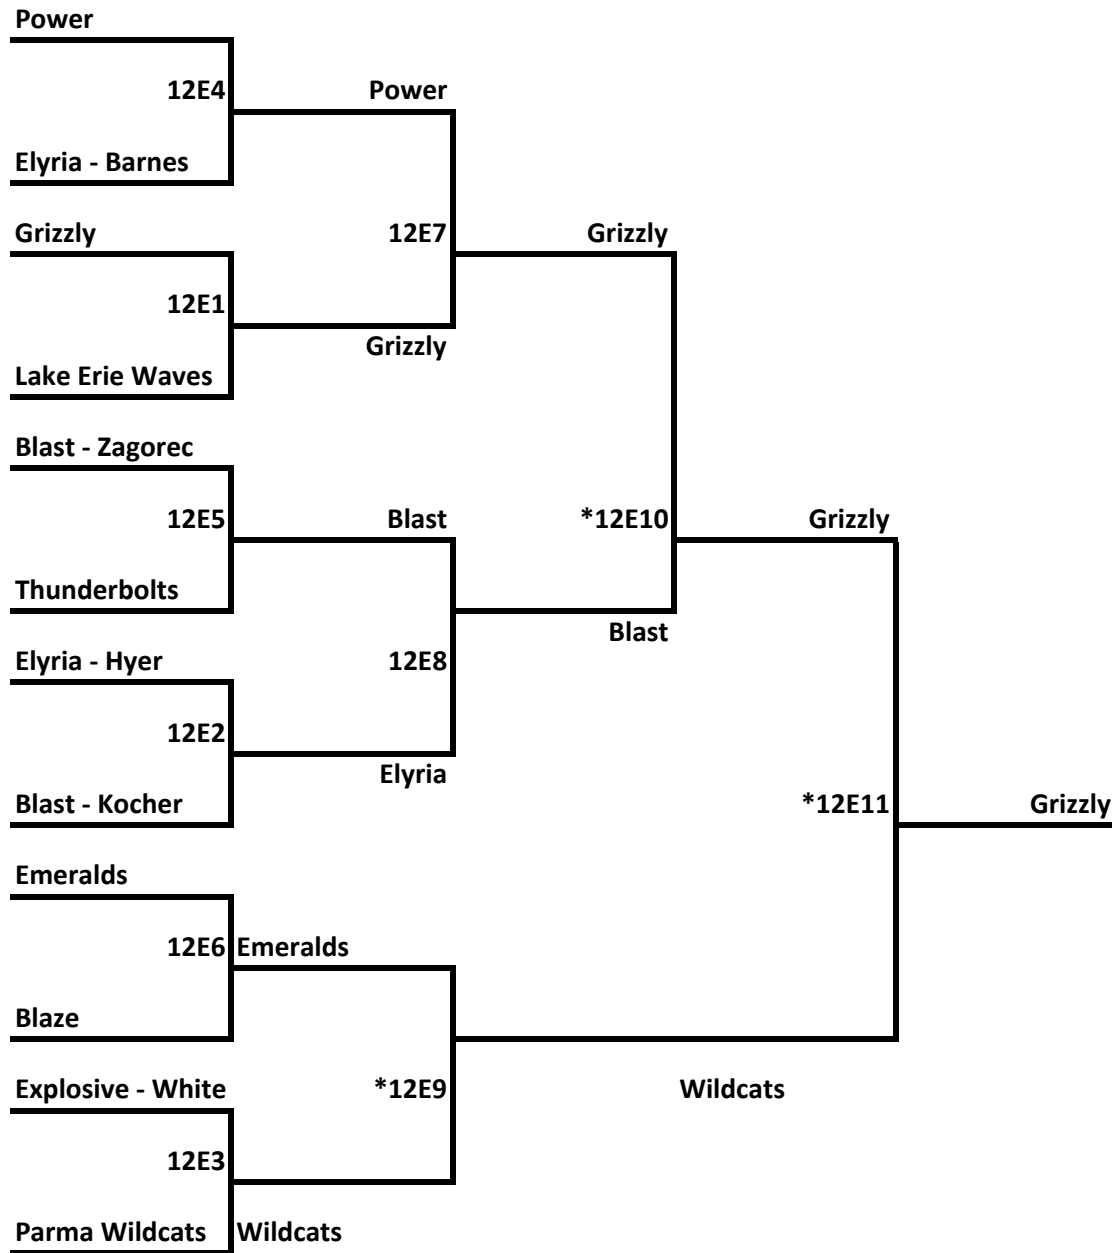

12U Bracket (*No time limit for Semi-Final and Championship)