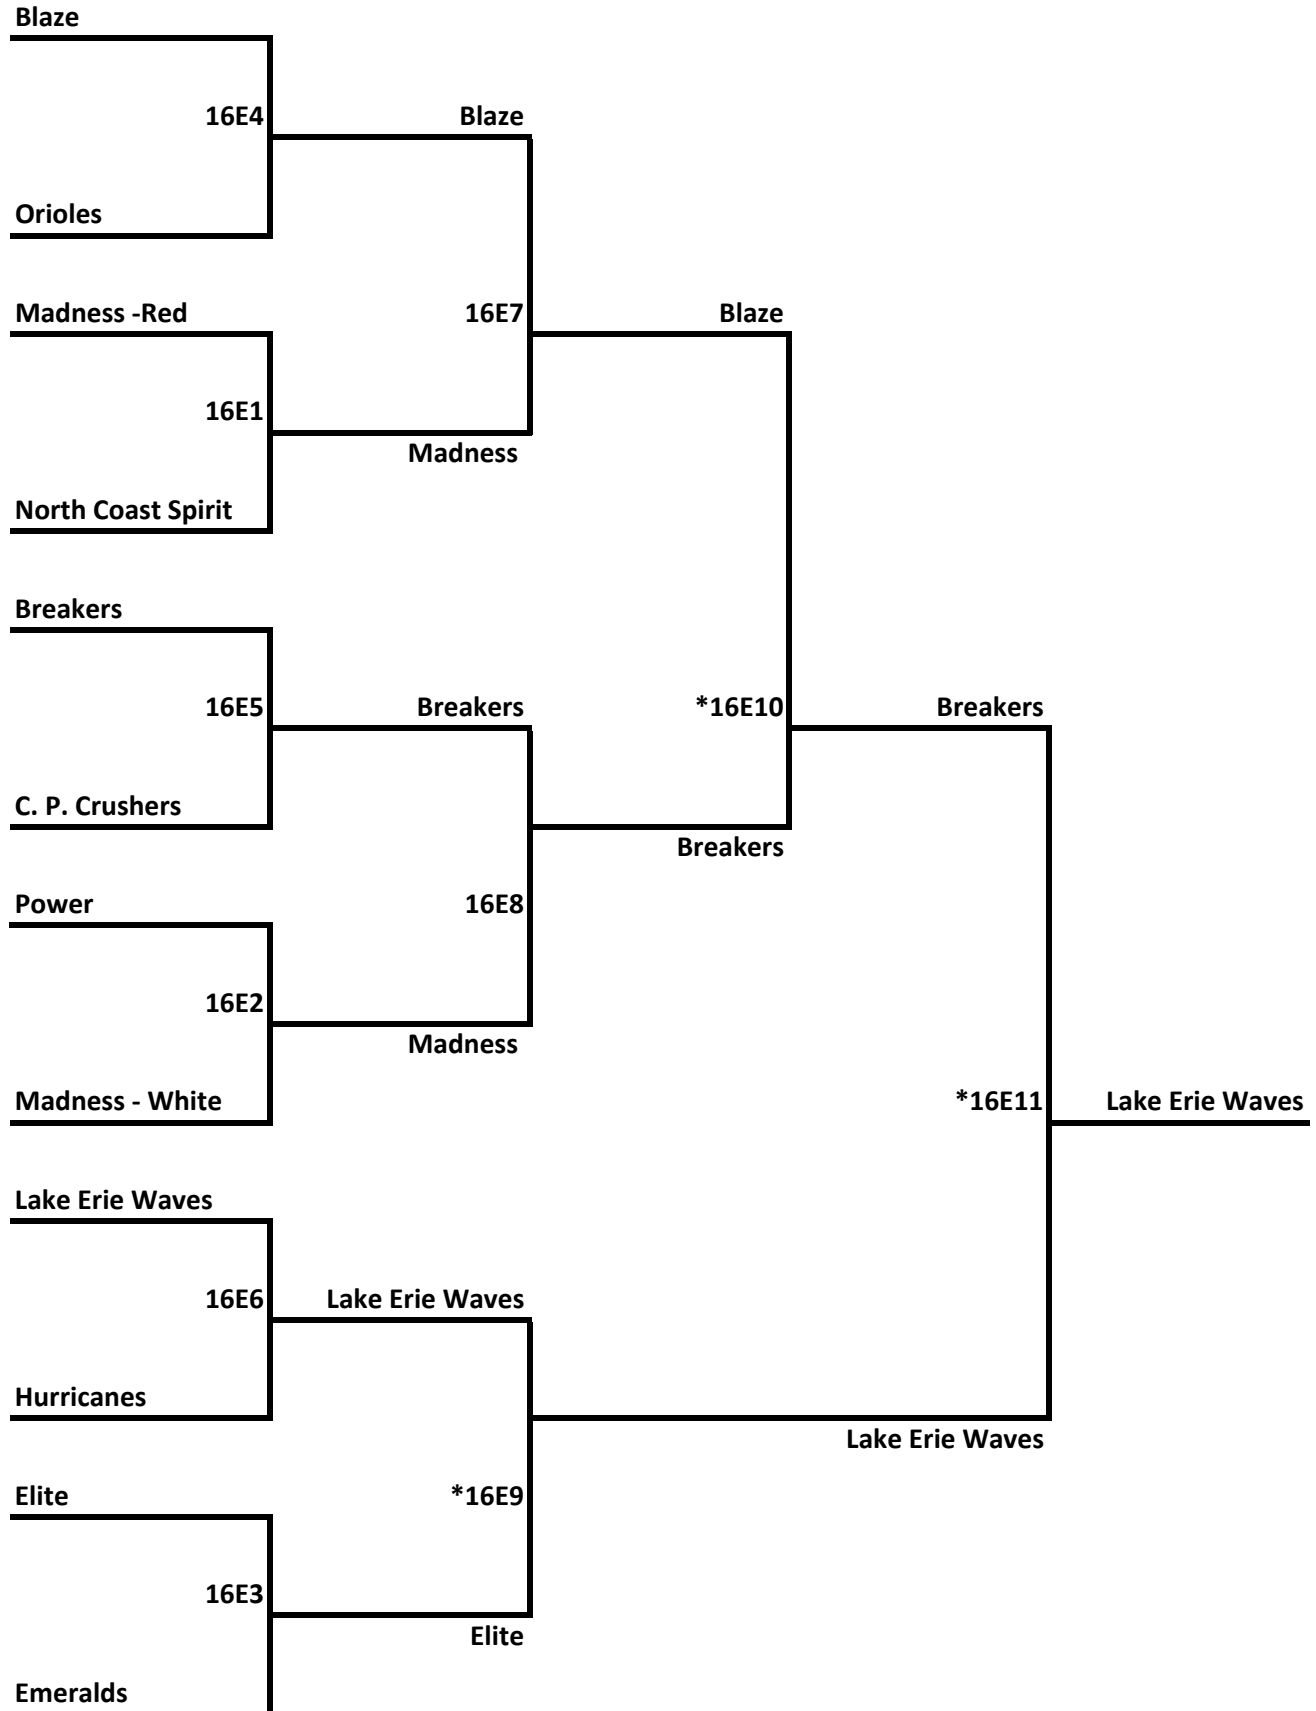

16U Bracket (*No time limit for Semi-Final and Championship)