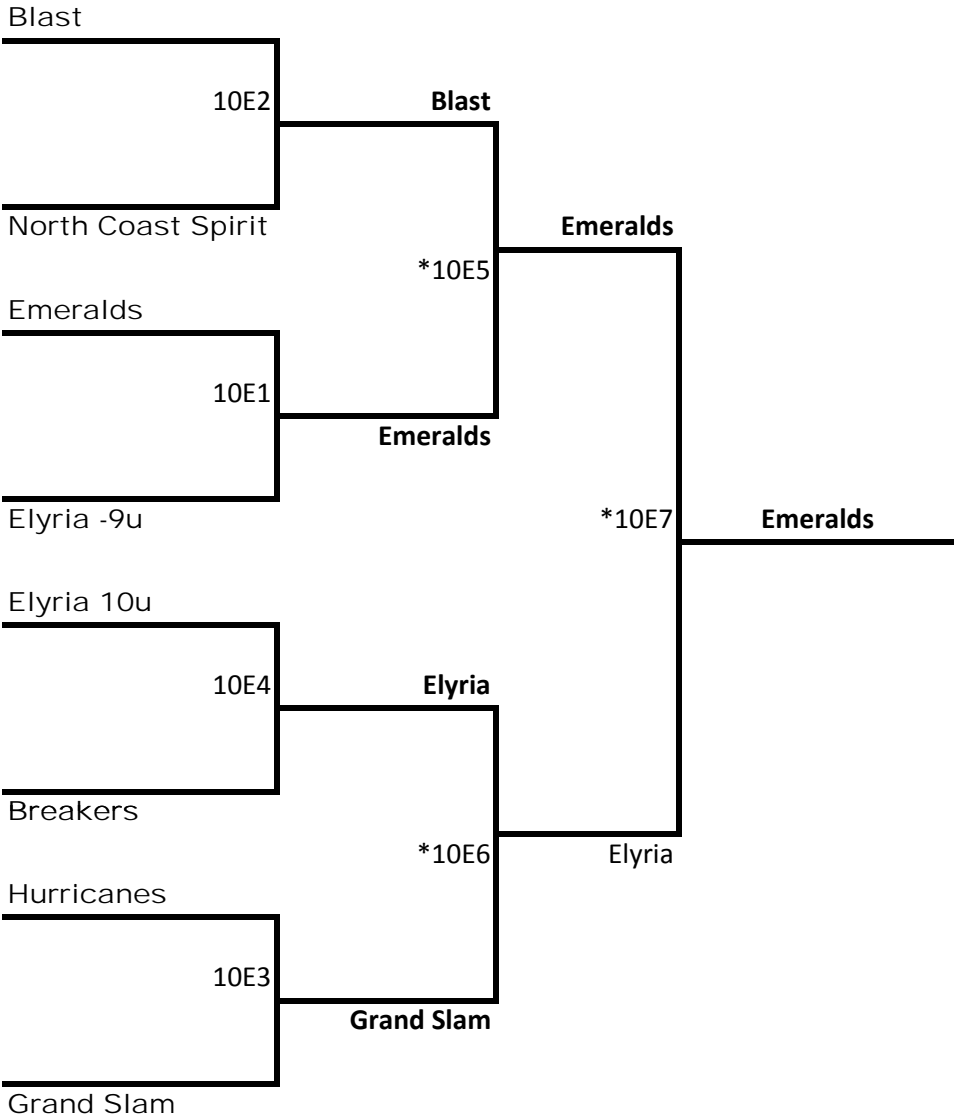

10U Bracket (*No time limit for Semi-Final and Championship)